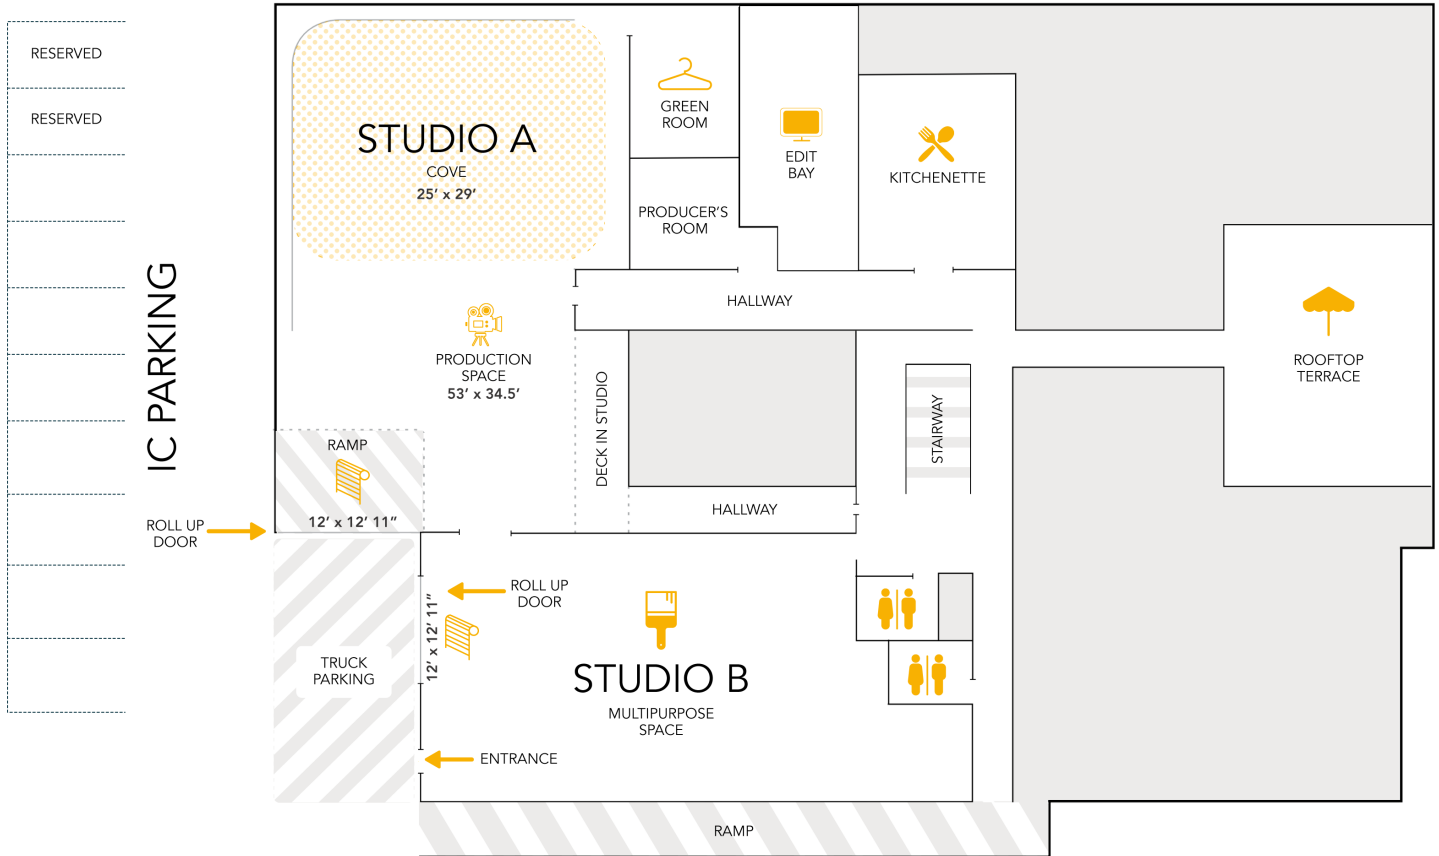

IC IMPACTCREATIVE

STUDIOS

Studio A

Studio A 53'L x 34'5"W
 Cove 29'L x 25' W
 (14' floor to grid)
 Roll Up Door 12' W x 12'11" H
 Entrance Door 4'9" W x 6'8" H

Studio B

Roll Up Door 12' W x 12'11" H
 (no ramp)

Additional Specs

Green Room 13'7" L x 10'7" W
 Producer's Room 11' L x 10'7" W
 Kitchenette 17'3" L x 15'5" W
 Parking 8 Spots + Truck Parking