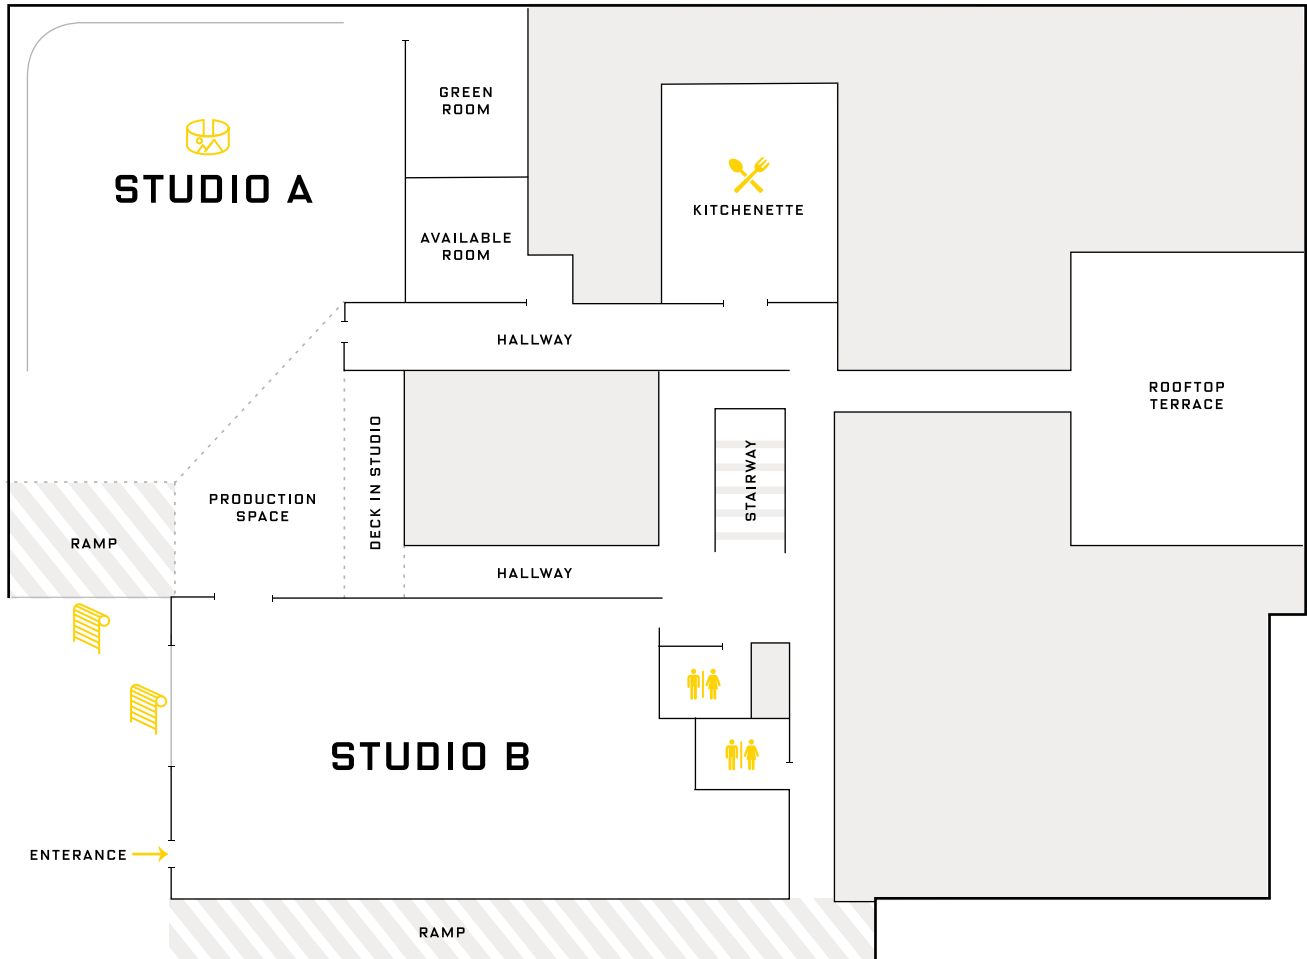

IMPACT STUDIOS

155 Dubois St, Santa Cruz, CA 95060
 +1.831.824.9660 | info@impactcreative.com

STUDIO A

- Studio A.....53'0"l x 34'5"w
- Cyclorama.....30'l x 16'h, 25'w x 14'h
- Roll Up Door.....12'0"w x 12'11"h
- Door to Studio A/B 4'9"w x 6'8"h

ADDITIONALS

- Green Room.....13'7"l x 10'7" w
- Available Room.....11'0"l x 10'7" w
- Kitchenette.....17'3"l x 15'5" w
- Bathrooms 2

STUDIO B

- Roll Up Door.....12'0"w x 12'11"h
 (No Ramp)